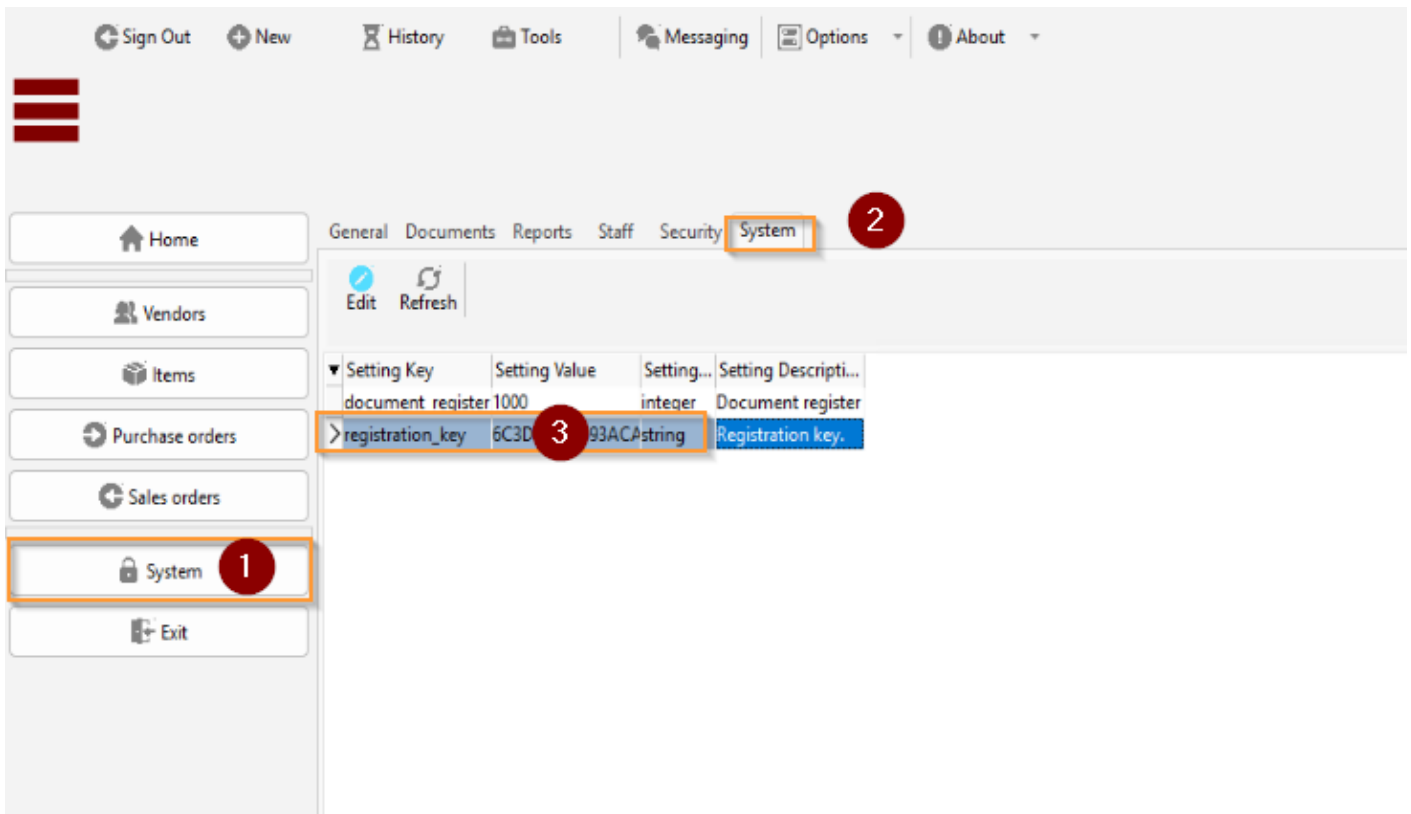

Updating registration details

Login as an administrator user

Select the system menu, navigation to System and search settings for "registration_", edit the entry

Enter the new key and press save

[image.png](#)