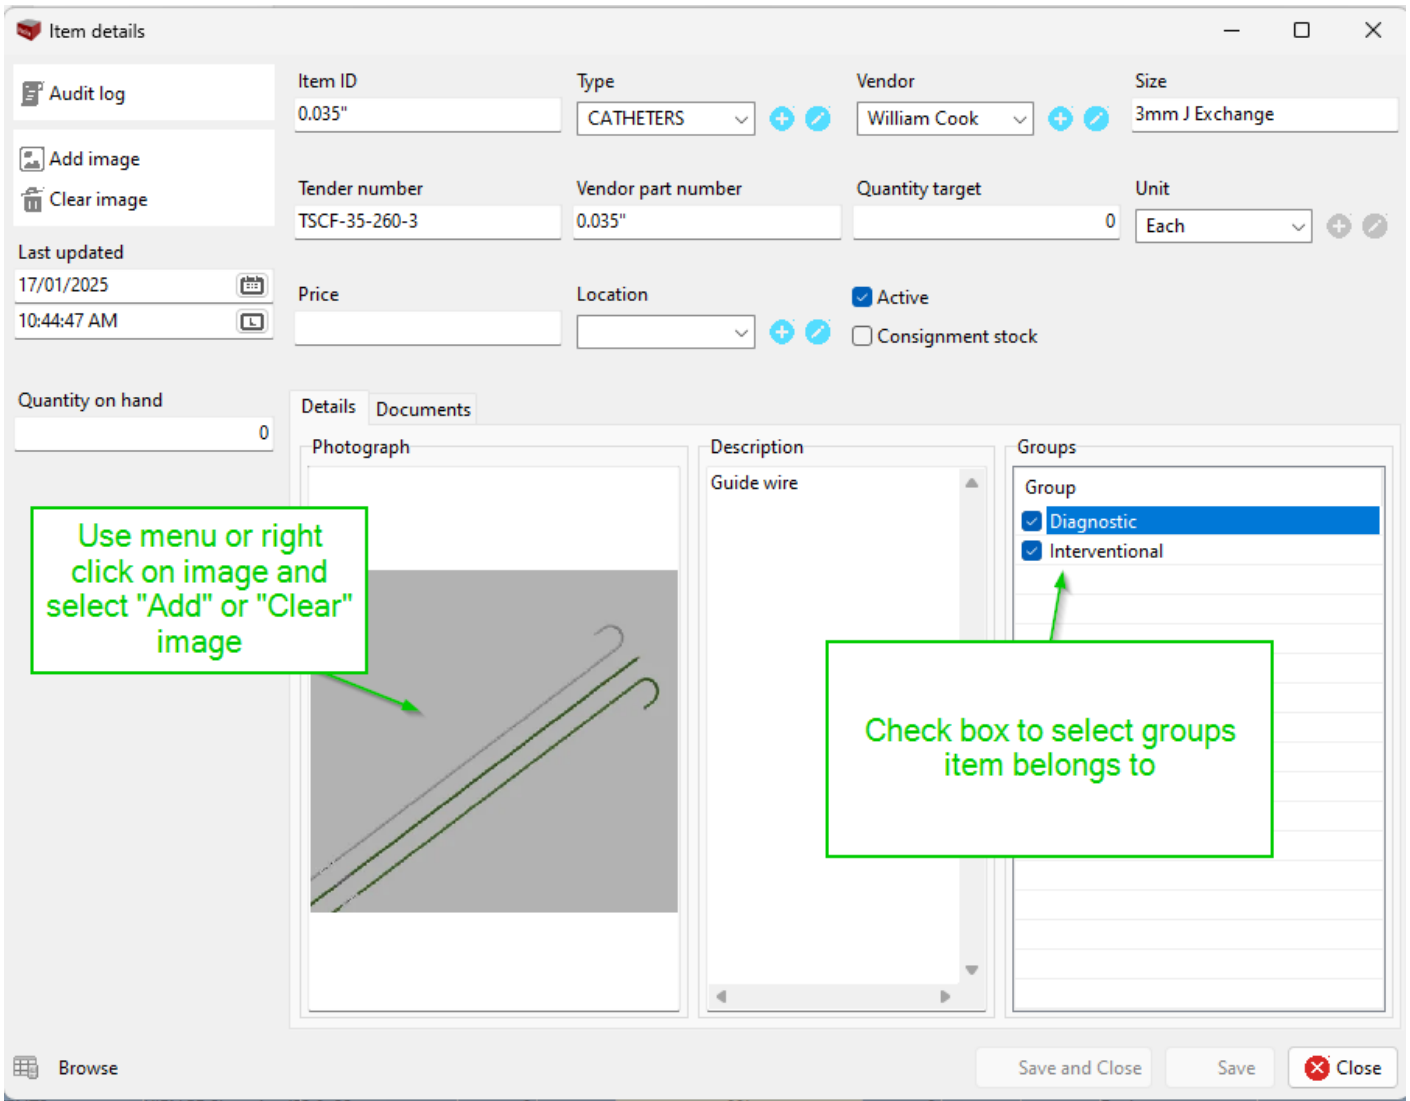

Items

Manage items in the items module

Entry details

Item details

Documents

Store documents or other images against each time.

Revision #8

Created 2025-01-17 01:52:14 UTC by Tristan Marlow